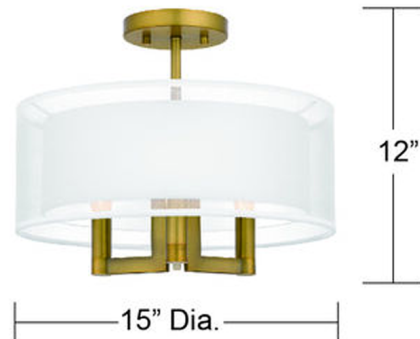

Lightology

lightology.com
866-954-4489
04-25-26

Project: _____

Company: _____

Location: _____ Fixture Type: _____

SPEC #: **QZL1159456**

Approved On: _____ Approved By: _____

Bodnar Semi Flush Ceiling Light By Quoizel

Description

Cool and contemporary. Bodnar is an elegant choice, with its bold frame and organza detailing. Use this semi-flush mount in a primary bathroom to recreate the feel of a luxury hotel or spa.

Shown in aged brass / white organza

CANOPY SIZE: 5" Dia.

Specifications

COLOR	White Organza
BODY FINISH	Aged Brass
WATTAGE	27W
DIMMER	Standard 120V
DIMENSIONS	15"W x 12"H
BULB NOT INCLUDED	3 x B10/Candelabra (E12)/9W/120V LED