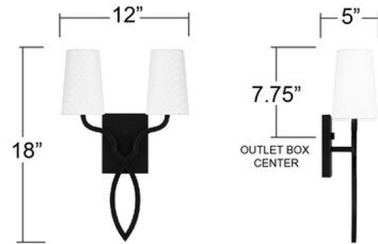

### Description

Shapely and eye-catching, the O' Hare Wall Sconce features a fascinating silhouette and white linen shades. Paired with simple, curved lines, this sconce suits a range of interior design styles, including Mediterranean and Farmhouse. Use it alone or make a statement as a pair.

Shown in matte black / white linen

BLACKPLATE SIZE: 4.5" x 6"

NOTE: ALL DIMENSIONS ARE ROUNDED UP TO THE NEAREST 1/4"

### Specifications

|                   |                                      |
|-------------------|--------------------------------------|
| COLOR             | White Linen                          |
| BODY FINISH       | Matte Black                          |
| WATTAGE           | 12W                                  |
| DIMMER            | Standard 120V                        |
| DIMENSIONS        | 12"W x 18"H x 5"D                    |
| BULB NOT INCLUDED | 2 x B10/Candelabra (E12)/6W/120V LED |