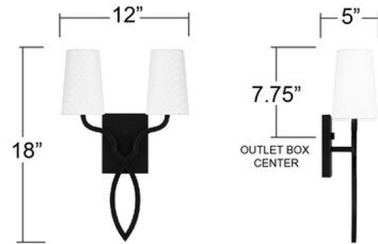

### Description

Shapely and eye-catching, the O' Hare Wall Sconce features a fascinating silhouette and white linen shades. Paired with simple, curved lines, this sconce suits a range of interior design styles, including Mediterranean and Farmhouse. Use it alone or make a statement as a pair.

Shown in matte black / white linen

BLACKPLATE SIZE: 4.5" x 6"

NOTE: ALL DIMENSIONS ARE ROUNDED UP TO THE NEAREST 1/4"

### Specifications

COLOR . . . . . White Linen  
BODY FINISH . . . . . Matte Black  
WATTAGE . . . . . 12W  
DIMMER . . . . . Standard 120V  
DIMENSIONS . . . . . 12"W x 18"H x 5"D  
BULB NOT INCLUDED . . . . . 2 x B10/Candelabra (E12)/6W/120V LED