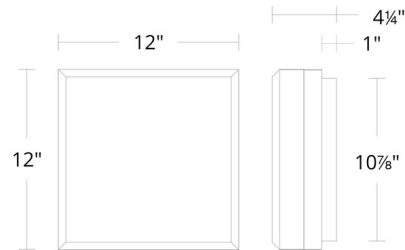

By Schonbek Beyond

Description

The Whisper Ceiling Flush Light adds a decorative beauty to your interior space. The square frame is complemented by dimensional optic haze crystal, casting warm shadows across your room. Color temperature adjustability switch from 3000K/3500K/4000K at time of installation mounted at the back of the mounting plate to be installed within the junction box.

Shown in black / crystal haze

Specifications

COLOR Crystal Haze
 BODY FINISH Black
 WATTAGE 44W
 DIMMER Low Voltage Electronic
 DIMENSIONS 12"W x 4.25"H
 INTEGRATED LED MODULE 1 x LED/44W/120-277V LED
 COUNTRY OF ORIGIN China