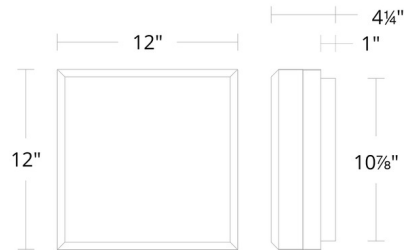

CLICK TO VIEW PRODUCT

Notes: