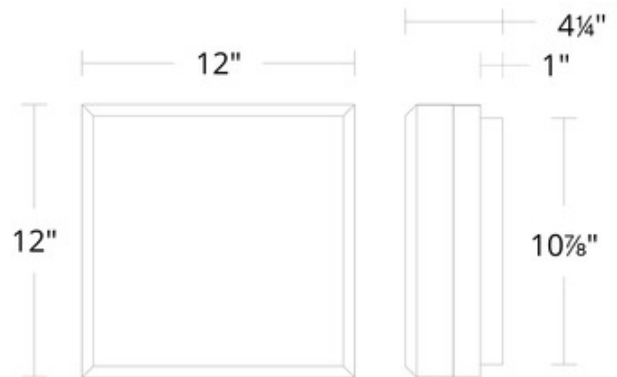

COMPANY	PROJECT	FIXTURE TYPE	APPROVED BY	DATE