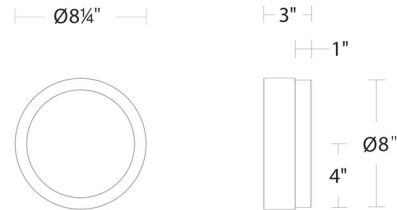

Shown in aged brass / crystal haze

Specifications

COLOR Crystal Haze
BODY FINISH Aged Brass
WATTAGE 15W
DIMMER Low Voltage Electronic
DIMENSIONS 8.25"W x 3"H
INTEGRATED LED MODULE 1 x LED/15W/120V LED
COUNTRY OF ORIGIN China