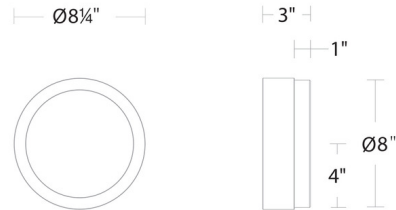

### Specifications

COLOR	Crystal Haze
BODY FINISH	Aged Brass
WATTAGE	15W
DIMMER	Low Voltage Electronic
DIMENSIONS	8.25"W x 3"H
INTEGRATED LED MODULE	1 x LED/15W/120V LED
COUNTRY OF ORIGIN	China