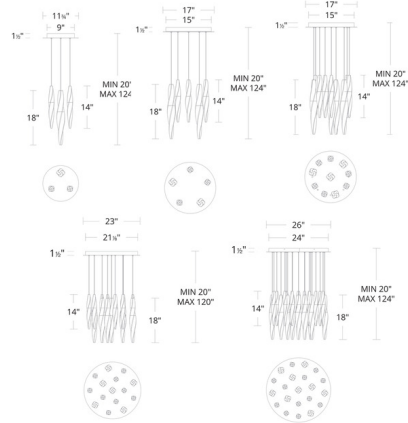

Description

The Kindjal Round Multi Light Pendant adds a luxurious glam to your interior space. The smooth metal frame is complemented by exquisite twisted optic Crystal icicles, in two heights, casting warm shadows across your room. Thin, powered aircraft cables provide adjustable suspension height for an ultra-clean look. Driver concealed within the canopy. Note: Built in color temperature adjustability. Switch from 3000K/3500K/4000K.

Specifications

COLOR Crystal
 BODY FINISH Polished Nickel
 WATTAGE 24W
 DIMMER Low Voltage Electronic
 DIMENSIONS 11.75"W x 18"H
 INTEGRATED LED MODULE 3 x LED/8W/120-277V LED
 COUNTRY OF ORIGIN China

Technical Information

COLOR RENDERING 90 CRI
 LAMP COLOR CCT Select
 LUMENS/WATT 150.00
 LUMINOUS FLUX 1200 lumens

Shown in polished nickel / crystal

CLICK TO VIEW PRODUCT

Notes: