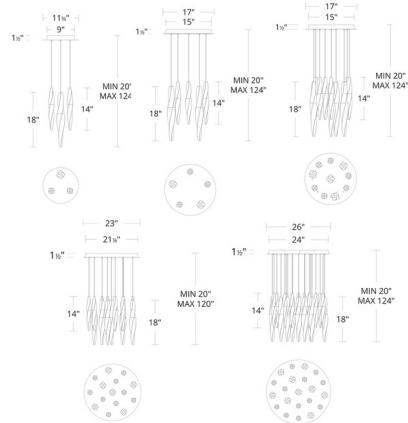

Description

The Kindjal Round Multi Light Pendant adds a luxurious glam to your interior space. The smooth metal frame is complemented by exquisite twisted optic Crystal icicles, in two heights, casting warm shadows across your room. Thin, powered aircraft cables provide adjustable suspension height for an ultra-clean look. Driver concealed within the canopy. Note: Built in color temperature adjustability. Switch from 3000K/3500K/4000K.

Specifications

COLOR Crystal
 BODY FINISH Polished Nickel
 WATTAGE 24W
 DIMMER Low Voltage Electronic
 DIMENSIONS 11.75"W x 18"H
 INTEGRATED LED MODULE 3 x LED/8W/120-277V LED
 COUNTRY OF ORIGIN China

Technical Information

COLOR RENDERING 90 CRI
 LAMP COLOR CCT Select
 LUMENS/WATT 150.00
 LUMINOUS FLUX 1200 lumens

Shown in polished nickel / crystal

CLICK TO VIEW PRODUCT

Notes: