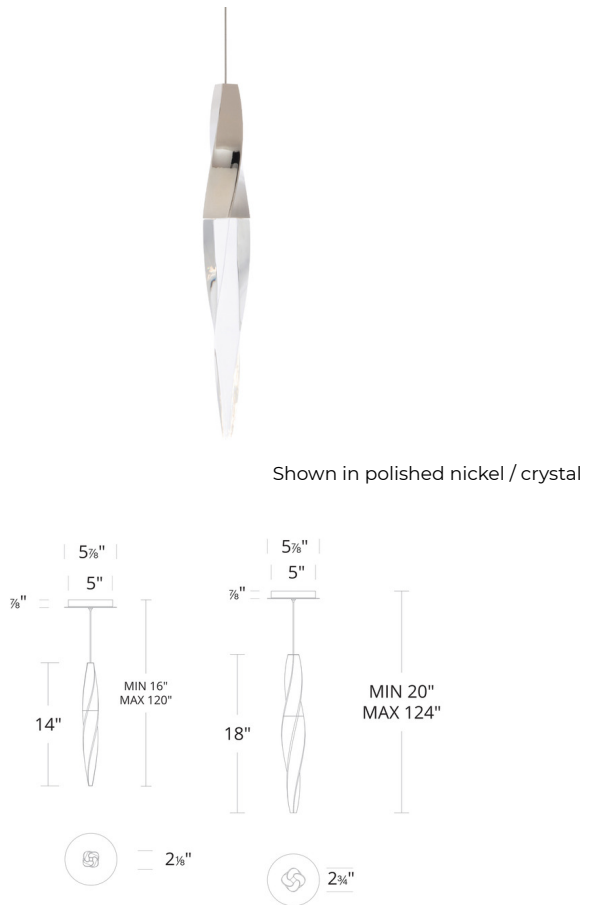

### Description

The Kindjal Mini Pendant adds a luxurious glam to your interior space. The smooth metal frame is complemented by an exquisite twisted optic Crystal icicle, casting warm shadows across your room. Sloped ceiling compatible. Note: Built in color temperature adjustability. Switch from 3000K/3500K/4000K.

### Specifications

COLOR	Crystal
BODY FINISH	Polished Nickel
WATTAGE	9W
DIMMER	Low Voltage Electronic
DIMENSIONS	2.125"W x 14"H
INTEGRATED LED MODULE	1x LED/9W/120-277V LED
COUNTRY OF ORIGIN	China

### Technical Information

PRODUCT DIMENSIONS	Min/Max Adjustable Length: 16" - 120"
COLOR RENDERING	.90 CRI
LAMP COLOR	. CCT Select
LUMENS/WATT	44.22
LUMINOUS FLUX	398 lumens

Notes:

CLICK TO VIEW PRODUCT