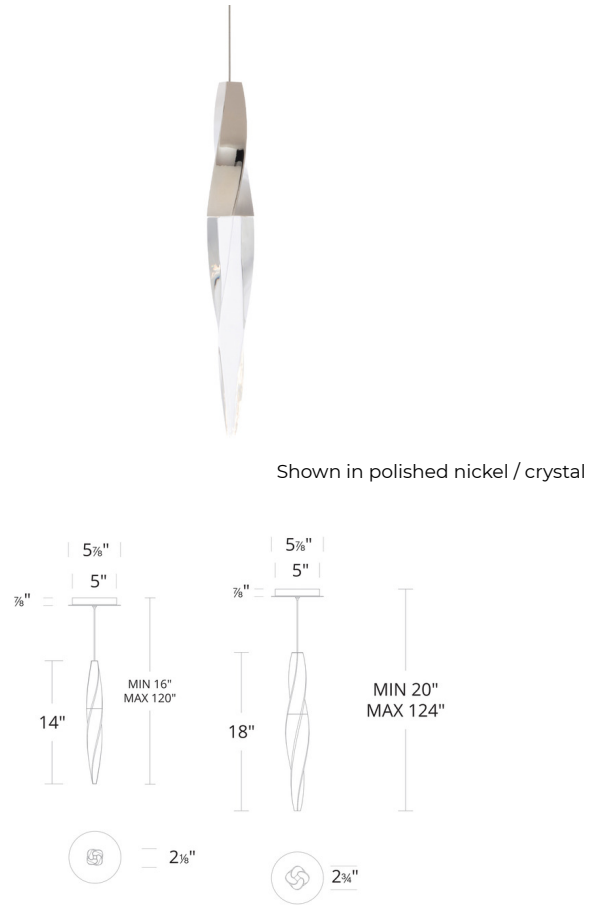

Description

The Kindjal Mini Pendant adds a luxurious glam to your interior space. The smooth metal frame is complemented by an exquisite twisted optic Crystal icicle, casting warm shadows across your room. Sloped ceiling compatible. Note: Built in color temperature adjustability. Switch from 3000K/3500K/4000K.

Specifications

COLOR	Crystal
BODY FINISH	Polished Nickel
WATTAGE	9W
DIMMER	Low Voltage Electronic
DIMENSIONS	2.125"W x 14"H
INTEGRATED LED MODULE	1x LED/9W/120-277V LED
COUNTRY OF ORIGIN	China

Technical Information

PRODUCT DIMENSIONS	Min/Max Adjustable Length: 16" - 120"
COLOR RENDERING	.90 CRI
LAMP COLOR	. CCT Select
LUMENS/WATT	44.22
LUMINOUS FLUX	398 lumens

CLICK TO VIEW PRODUCT

Notes: