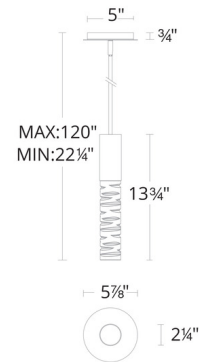

Description

The Cru Mini Pendant brings a clean fluidity to your interior space. The the smooth metal frame is complemented by a sculpted Crystal cylinder, casting warm shadows across your room. Sloped ceiling compatible.

Specifications

COLOR Crystal
BODY FINISH Polished Nickel
WATTAGE 16W
DIMMER Low Voltage Electronic
DIMENSIONS 2.25"W x 13.75"H
INTEGRATED LED MODULE 1 x LED/16W/120-277V LED
COUNTRY OF ORIGIN China

Technical Information

PRODUCT DIMENSIONS Min/Max Adjustable Length: 22.25" - 120"
COLOR RENDERING 90 CRI
LAMP COLOR CCT Select
LUMENS/WATT 21.88
LUMINOUS FLUX 350 lumens

Shown in polished nickel / crystal

BPD14214

CLICK TO VIEW PRODUCT