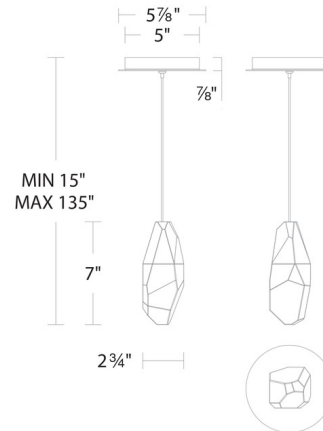

Lightology

lightology.com
866-954-4489
06-04-26

Project: _____
Company: _____
Location: _____ Fixture Type: _____
SPEC #: **SCB1159618**
Approved On: _____ Approved By: _____

Martini Color-Select Mini Pendant

By Schonbek Beyond

Description

The Martini Mini Pendant brings a decorative elegance to your interior space. The clean frame holds an organic shaped diffuser, casting warm shadows across your room. Thin, powered aircraft cable provides adjustable suspension height for an ultra-clean look. Driver concealed within the canopy. Note: Built in color temperature adjustability. Switch from 3000K/3500K/4000K.

Specifications

COLOR	Optic Crystal
BODY FINISH	Polished Nickel
WATTAGE	8W
DIMMER	Low Voltage Electronic
DIMENSIONS	2.75"W x 7"H
INTEGRATED LED MODULE	1 x LED/8W/120-277V LED
COUNTRY OF ORIGIN	China

Technical Information

PRODUCT DIMENSIONS	Min/Max Adjustable Length: 15" - 135"
COLOR RENDERING	.90 CRI
LAMP COLOR	. CCT Select
LUMENS/WATT	63.25
LUMINOUS FLUX	506 lumens

CLICK TO VIEW PRODUCT

Notes: