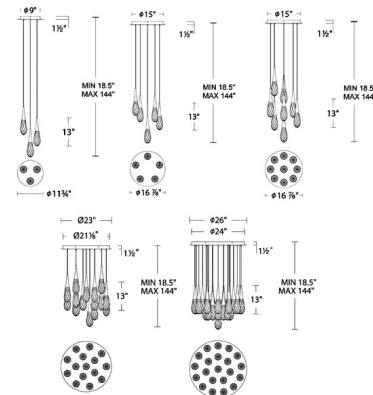

Specifications

COLOR	Crystal
BODY FINISH	Black
WATTAGE	20.1W
DIMMER	Low Voltage Electronic
DIMENSIONS	11.75"W x 13"H
INTEGRATED LED MODULE	3 x LED/6.7W/120-277V LED
COUNTRY OF ORIGIN	China

Technical Information

PRODUCT DIMENSIONS	Min/Max Adjustable Length: 15" - 120"
COLOR RENDERING	90 CRI
LAMP COLOR	CCT Select
LUMENS/WATT	174.63
LUMINOUS FLUX	1170 lumens

Shown in black / crystal

CLICK TO VIEW PRODUCT

Notes: