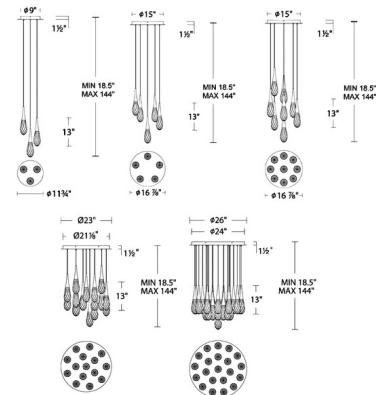

### Specifications

COLOR	Crystal
BODY FINISH	Black
WATTAGE	20.1W
DIMMER	Low Voltage Electronic
DIMENSIONS	11.75"W x 13"H
INTEGRATED LED MODULE	3 x LED/6.7W/120-277V LED
COUNTRY OF ORIGIN	China

### Technical Information

PRODUCT DIMENSIONS	Min/Max Adjustable Length: 15" - 120"
COLOR RENDERING	90 CRI
LAMP COLOR	CCT Select
LUMENS/WATT	174.63
LUMINOUS FLUX	1170 lumens

Shown in black / crystal

CLICK TO VIEW PRODUCT