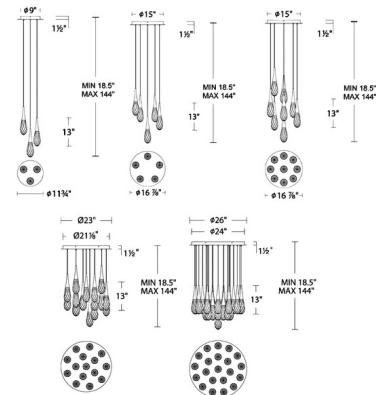

Specifications

COLOR Crystal
 BODY FINISH Black
 WATTAGE 59.4W
 DIMMER Low Voltage Electronic
 DIMENSIONS 16.875"W x 13"H
 INTEGRATED LED MODULE 9 x LED/6.6W/120-277V LED
 COUNTRY OF ORIGIN China

Technical Information

COLOR RENDERING 90 CRI
 LAMP COLOR CCT Select
 LUMENS/WATT 531.82
 LUMINOUS FLUX 3510 lumens

Shown in black / crystal

CLICK TO VIEW PRODUCT

Notes: