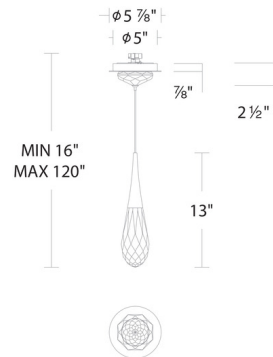

Specifications

COLOR	Crystal
BODY FINISH	Aged Brass
WATTAGE	7W
DIMMER	Low Voltage Electronic
DIMENSIONS	5.875"W x 13"H
INTEGRATED LED MODULE	1 x LED/7W/120-277V LED
COUNTRY OF ORIGIN	China

Technical Information

PRODUCT DIMENSIONS	Min/Max Adjustable Length: 16" - 120"
COLOR RENDERING	.90 CRI
LAMP COLOR	CCT Select
LUMENS/WATT	.55.71
LUMINOUS FLUX	390 lumens

Shown in aged brass / crystal

CLICK TO VIEW PRODUCT

Notes: