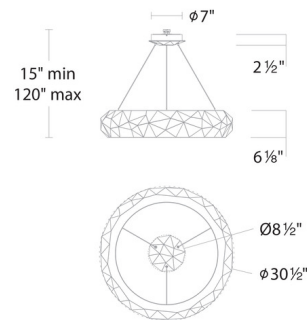

BPD-30230

CLICK TO VIEW PRODUCT

Notes: