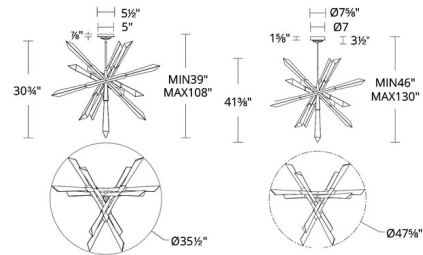

Specifications

COLOR Optic Haze Quartz
 BODY FINISH Aged Brass
 WATTAGE 29W
 DIMMER Low Voltage Electronic
 DIMENSIONS 35.5"W x 30.75"H
 INTEGRATED LED MODULE 1 x LED/29W/120-277V LED
 COUNTRY OF ORIGIN China

Technical Information

PRODUCT DIMENSIONS Min/Max Adjustable Height: 39" - 108"
 COLOR RENDERING 90 CRI
 LAMP COLOR CCT Select
 LUMENS/WATT 49.79
 LUMINOUS FLUX 1444 lumens

Shown in aged brass / optic haze quartz