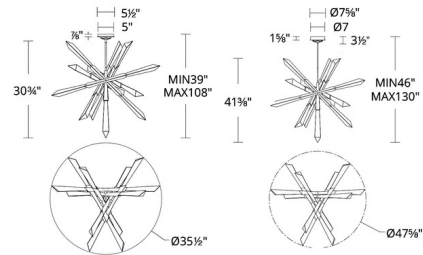

Shown in aged brass / optic haze quartz

Specifications

COLOR Optic Haze Quartz
 BODY FINISH Aged Brass
 WATTAGE 29W
 DIMMER Low Voltage Electronic
 DIMENSIONS 35.5"W x 30.75"H
 INTEGRATED LED MODULE 1 x LED/29W/120-277V LED
 COUNTRY OF ORIGIN China

Technical Information

PRODUCT DIMENSIONS Min/Max Adjustable Height: 39" - 108"
 COLOR RENDERING 90 CRI
 LAMP COLOR CCT Select
 LUMENS/WATT 49.79
 LUMINOUS FLUX 1444 lumens

CLICK TO VIEW PRODUCT

Notes: