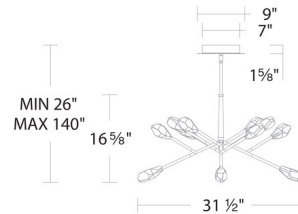

Shown in aged brass / crystal haze

BPD32232

Specifications

COLOR	Crystal Haze
BODY FINISH	Aged Brass
WATTAGE	30W
DIMMER	Low Voltage Electronic
DIMENSIONS	31.5"W x 16.625"H
INTEGRATED LED MODULE	12 x LED/2.5W/120-277V LED
COUNTRY OF ORIGIN	China

Technical Information

PRODUCT DIMENSIONS	Downrods: One 6" and Three 12" Included
COLOR RENDERING	90 CRI
LAMP COLOR	CCT Select
LUMENS/WATT	622.80
LUMINOUS FLUX	1557 lumens

CLICK TO VIEW PRODUCT

Notes: