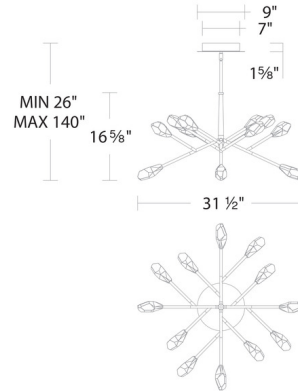

Shown in aged brass / crystal haze

BPD32232

Specifications

COLOR	Crystal Haze
BODY FINISH	Aged Brass
WATTAGE	30W
DIMMER	Low Voltage Electronic
DIMENSIONS	31.5"W x 16.625"H
INTEGRATED LED MODULE	12 x LED/2.5W/120-277V LED
COUNTRY OF ORIGIN	China

Technical Information

PRODUCT DIMENSIONS	Downrods: One 6" and Three 12" Included
COLOR RENDERING	90 CRI
LAMP COLOR	CCT Select
LUMENS/WATT	622.80
LUMINOUS FLUX	1557 lumens

CLICK TO VIEW PRODUCT

Notes: