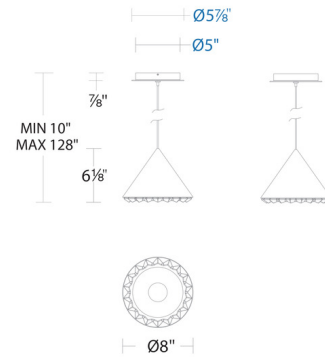

Shown in black / crystal

BPD34208

CLICK TO VIEW PRODUCT

Notes: