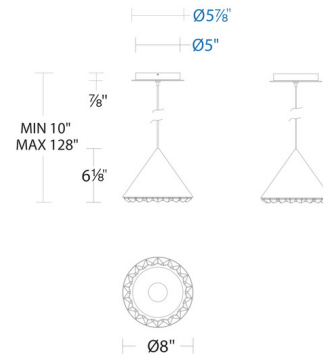

Shown in black / crystal

BPD34208

CLICK TO VIEW PRODUCT

Notes: