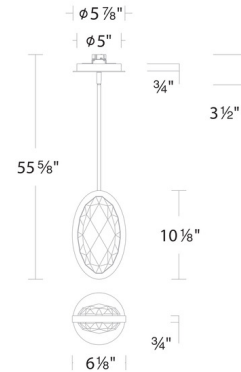

Shown in black / crystal

CLICK TO VIEW PRODUCT

Notes: