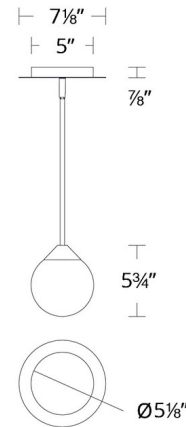

Specifications

COLOR Optic Haze Quartz
BODY FINISH Black
WATTAGE 5W
DIMMER Low Voltage Electronic
DIMENSIONS 5.125"W x 5.75"H
INTEGRATED LED MODULE 1x LED/5W/120-277V LED
COUNTRY OF ORIGIN China

Technical Information

PRODUCT DIMENSIONS Downrods: One 6" and Three 12" Included
COLOR RENDERING 90 CRI
LAMP COLOR CCT Select
LUMENS/WATT 61.40
LUMINOUS FLUX 307 lumens

Shown in black / optic haze quartz

CLICK TO VIEW PRODUCT