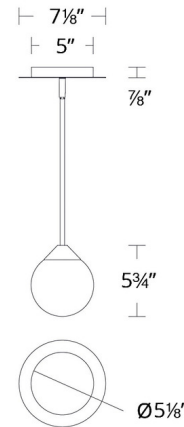

CLICK TO VIEW PRODUCT

Notes: