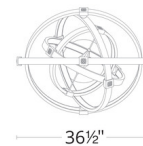

Lightology

lightology.com
866-954-4489
04-23-26

Project: _____

Company: _____

Location: _____ Fixture Type: _____

SPEC #: **SCB1159649**

Approved On: _____ Approved By: _____

Atomic Pendant By Schonbek Beyond

Description

The Atomic Pendant brings a clean artistic look to your interior space. Hand stitched Italian leather black bands are complemented by metal accent with Crystals. The nucleus of this piece sports a central Crystal that illuminates warm shadows across your room. Hang straight swivel, 360 degree adjustable rings design, then canopy conceals a universal 120V-220V-277V driver. Sloped ceiling adaptable.

Specifications

COLOR . . . . . Black Leather
BODY FINISH . . . . . Aged Brass
WATTAGE 115W
DIMMER . . . . . Low Voltage Electronic
DIMENSIONS . . . . . 36.5"W x 36.25"H
INTEGRATED LED MODULE . . . . . 5 x LED/23W/120-277V LED
COUNTRY OF ORIGIN . . . . . China

Technical Information

PRODUCT DIMENSIONS . . . . . Downrods: One 6" and Three 12" Included
COLOR RENDERING . . . . . 90 CRI
LAMP COLOR . . . . . CCT Select
LUMENS/WATT 266.22
LUMINOUS FLUX . . . . . 6123 lumens

BPD45236

CLICK TO VIEW PRODUCT

Notes: