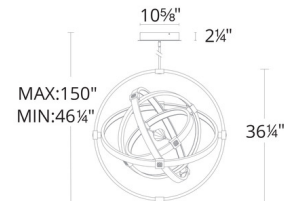

Lightology

lightology.com
866-954-4489
04-23-26

Project: _____

Company: _____

Location: _____ Fixture Type: _____

SPEC #: **SCB1159649**

Approved On: _____ Approved By: _____

Atomic Pendant By Schonbek Beyond

Description

The Atomic Pendant brings a clean artistic look to your interior space. Hand stitched Italian leather black bands are complemented by metal accent with Crystals. The nucleus of this piece sports a central Crystal that illuminates warm shadows across your room. Hang straight swivel, 360 degree adjustable rings design, then canopy conceals a universal 120V-220V-277V driver. Sloped ceiling adaptable.

Specifications

COLOR . . . . . Black Leather
BODY FINISH . . . . . Aged Brass
WATTAGE 115W
DIMMER . . . . . Low Voltage Electronic
DIMENSIONS . . . . . 36.5"W x 36.25"H
INTEGRATED LED MODULE . . . . . 5 x LED/23W/120-277V LED
COUNTRY OF ORIGIN . . . . . China

Technical Information

PRODUCT DIMENSIONS . . . . . Downrods: One 6" and Three 12" Included
COLOR RENDERING . . . . . 90 CRI
LAMP COLOR . . . . . CCT Select
LUMENS/WATT 266.22
LUMINOUS FLUX . . . . . 6123 lumens

BPD45236

CLICK TO VIEW PRODUCT

Notes: