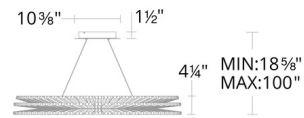

BPD46237

Specifications

COLOR	Crystal
BODY FINISH	Aged Brass
WATTAGE	55W
DIMMER	Low Voltage Electronic
DIMENSIONS	38.125"W x 4.25"H
INTEGRATED LED MODULE	1 x LED/55W/120-277V LED
COUNTRY OF ORIGIN	China

Technical Information

PRODUCT DIMENSIONS	Min/Max Adjustable Length: 18.625" - 100"
COLOR RENDERING	.90 CRI
LAMP COLOR	. CCT Select
LUMENS/WATT	21.82
LUMINOUS FLUX	.1200 lumens