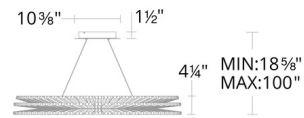

Shown in aged brass / crystal

BPD46237

Specifications

COLOR	Crystal
BODY FINISH	Aged Brass
WATTAGE	55W
DIMMER	Low Voltage Electronic
DIMENSIONS	38.125"W x 4.25"H
INTEGRATED LED MODULE	1 x LED/55W/120-277V LED
COUNTRY OF ORIGIN	China

Technical Information

PRODUCT DIMENSIONS	Min/Max Adjustable Length: 18.625" - 100"
COLOR RENDERING	90 CRI
LAMP COLOR	CCT Select
LUMENS/WATT	21.82
LUMINOUS FLUX	1200 lumens

CLICK TO VIEW PRODUCT

Notes: