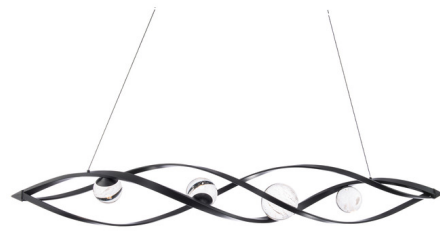

Lightology

lightology.com
866-954-4489
04-22-26

Project: _____

Company: _____

Location: _____ Fixture Type: _____

SPEC #: **SCB1159654**

Approved On: _____ Approved By: _____

Slipstream Linear Pendant By Schonbek Beyond

Description

The Slipstream Linear Pendant brings a modern, graceful look to your interior space. The twisted metal frame is complemented by Crystal Haze orbs, casting warm shadows across your room. Sloped ceiling compatible. Built-in color temperature adjustability switch from 3000K/3500K/4000K at time of installation.

Shown in black / crystal haze

BPD50257

Specifications

COLOR	Crystal Haze
BODY FINISH	Black
WATTAGE	25W
DIMMER	Low Voltage Electronic
DIMENSIONS	56.25"L x 8"W x 8"H
INTEGRATED LED MODULE	4 x LED/6.25W/120-277V LED
COUNTRY OF ORIGIN	China

Technical Information

PRODUCT DIMENSIONS	Min/Max Adjustable Length: 13" - 120"
COLOR RENDERING	90 CRI
LAMP COLOR	CCT Select
LUMENS/WATT	170.56
LUMINOUS FLUX	1066 lumens

CLICK TO VIEW PRODUCT

Notes: