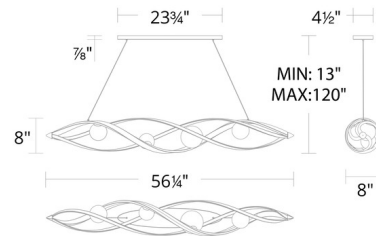

BPD50257

Specifications

COLOR	Crystal Haze
BODY FINISH	Black
WATTAGE	25W
DIMMER	Low Voltage Electronic
DIMENSIONS	56.25"L x 8"W x 8"H
INTEGRATED LED MODULE	4 x LED/6.25W/120-277V LED
COUNTRY OF ORIGIN	China

Technical Information

PRODUCT DIMENSIONS	Min/Max Adjustable Length: 13" - 120"
COLOR RENDERING	90 CRI
LAMP COLOR	CCT Select
LUMENS/WATT	170.56
LUMINOUS FLUX	1066 lumens

CLICK TO VIEW PRODUCT

Notes: