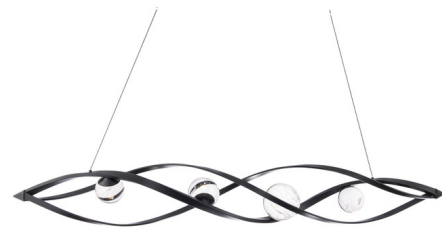

# Lightology

lightology.com  
866-954-4489  
07-08-26

Project: \_\_\_\_\_  
 Company: \_\_\_\_\_  
 Location: \_\_\_\_\_ Fixture Type: \_\_\_\_\_  
 SPEC #: **SCB1159654**  
 Approved On: \_\_\_\_\_ Approved By: \_\_\_\_\_

## Slipstream Linear Pendant By Schonbek Beyond

### Description

The Slipstream Linear Pendant brings a modern, graceful look to your interior space. The twisted metal frame is complemented by Crystal Haze orbs, casting warm shadows across your room. Sloped ceiling compatible. Built-in color temperature adjustability switch from 3000K/3500K/4000K at time of installation.

### Specifications

COLOR	Crystal Haze
BODY FINISH	Black
WATTAGE	25W
DIMMER	Low Voltage Electronic
DIMENSIONS	56.25"L x 8"W x 8"H
INTEGRATED LED MODULE	4 x LED/6.25W/120-277V LED
COUNTRY OF ORIGIN	China