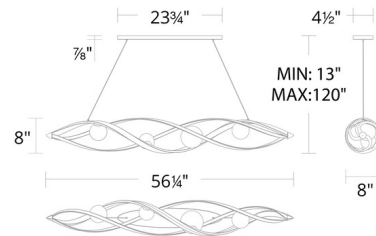

Description

The Slipstream Linear Pendant brings a modern, graceful look to your interior space. The twisted metal frame is complemented by Crystal Haze orbs, casting warm shadows across your room. Sloped ceiling compatible. Built-in color temperature adjustability switch from 3000K/3500K/4000K at time of installation.

Shown in black / crystal haze

BPD50257

Specifications

COLOR	Crystal Haze
BODY FINISH	Black
WATTAGE	25W
DIMMER	Low Voltage Electronic
DIMENSIONS	56.25"L x 8"W x 8"H
INTEGRATED LED MODULE	4 x LED/6.25W/120-277V LED
COUNTRY OF ORIGIN	China

Technical Information

PRODUCT DIMENSIONS	Min/Max Adjustable Length: 13" - 120"
COLOR RENDERING	90 CRI
LAMP COLOR	CCT Select
LUMENS/WATT	170.56
LUMINOUS FLUX	1066 lumens

CLICK TO VIEW PRODUCT

Notes: