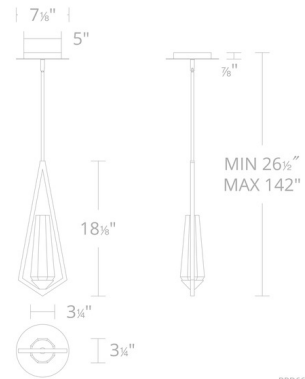

Shown in aged brass / crystal

CLICK TO VIEW PRODUCT

Notes: