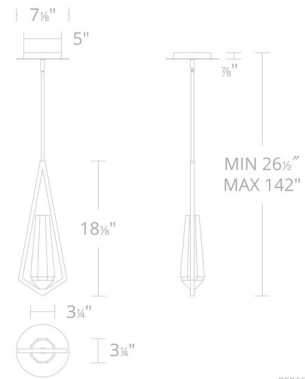

### Description

The Devotion Mini Pendant adds an art deco elegance to your interior space. The smooth geometric frame is complemented by optic crystal tapers, casting warm shadows across your room. Sloped ceiling compatible.

### Specifications

COLOR	Crystal
BODY FINISH	Aged Brass
WATTAGE	5W
DIMMER	Low Voltage Electronic
DIMENSIONS	3.25"W x 18.875"H
INTEGRATED LED MODULE	1x LED/5W/120-277V LED
COUNTRY OF ORIGIN	China

### Technical Information

PRODUCT DIMENSIONS	Downrods: One 6" and Three 12" Included
COLOR RENDERING	.90 CRI
LAMP COLOR	. CCT Select
LUMENS/WATT	61.40
LUMINOUS FLUX	307 lumens

Shown in aged brass / crystal