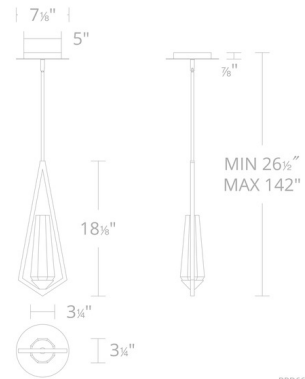

### Description

The Devotion Mini Pendant adds an art deco elegance to your interior space. The smooth geometric frame is complemented by optic Crystal tapers, casting warm shadows across your room. Sloped ceiling compatible.

### Specifications

COLOR	Crystal
BODY FINISH	Aged Brass
WATTAGE	5W
DIMMER	Low Voltage Electronic
DIMENSIONS	3.25"W x 18.875"H
INTEGRATED LED MODULE	1x LED/5W/120-277V LED
COUNTRY OF ORIGIN	China

### Technical Information

PRODUCT DIMENSIONS	Downrods: One 6" and Three 12" Included
COLOR RENDERING	.90 CRI
LAMP COLOR	.CCT Select
LUMENS/WATT	61.40
LUMINOUS FLUX	307 lumens

Shown in aged brass / crystal