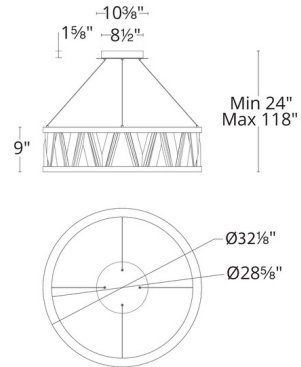

Description

The Corinth Pendant adds a bold elegance to your interior space. The smooth open drum shaped frame is complemented with large trillion shaped Optic Haze Crystals, casting warm shadows across your room. Sloped ceiling compatible.

Shown in black / crystal

Specifications

COLOR	Crystal
BODY FINISH	Black
WATTAGE	55W
DIMMER	Low Voltage Electronic
DIMENSIONS	32.125"W x 9"H
INTEGRATED LED MODULE	1 x LED/55W/120-277V LED
COUNTRY OF ORIGIN	China

Technical Information

PRODUCT DIMENSIONS	Min/Max Adjustable Length: 24" - 118"
COLOR RENDERING	.90 CRI
LAMP COLOR	. CCT Select
LUMENS/WATT	. 18.18
LUMINOUS FLUX	. 1000 lumens

CLICK TO VIEW PRODUCT

Notes: