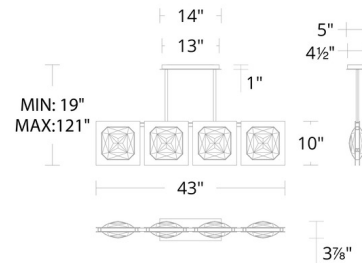

Specifications

COLOR	Crystal
BODY FINISH	Aged Brass
WATTAGE	44W
DIMMER	Low Voltage Electronic
DIMENSIONS	43"L x 10"W x 3.875"H
INTEGRATED LED MODULE	4 x LED/11W/120-277V LED
COUNTRY OF ORIGIN	China

Technical Information

PRODUCT DIMENSIONS	Downrods: Two 6" and Six 12" Included
COLOR RENDERING	90 CRI
LAMP COLOR	CCT Select
LUMENS/WATT	97.64
LUMINOUS FLUX	1074 lumens

Shown in aged brass / crystal

BPD75243

CLICK TO VIEW PRODUCT