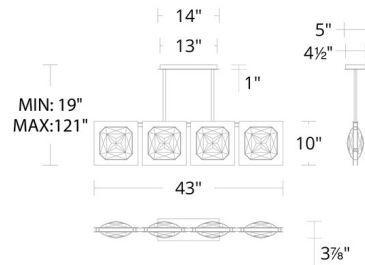

Specifications

COLOR	Crystal
BODY FINISH	Aged Brass
WATTAGE	44W
DIMMER	Low Voltage Electronic
DIMENSIONS	43"L x 10"W x 3.875"H
INTEGRATED LED MODULE	4 x LED/11W/120-277V LED
COUNTRY OF ORIGIN	China

Technical Information

PRODUCT DIMENSIONS	Downrods: Two 6" and Six 12" Included
COLOR RENDERING	90 CRI
LAMP COLOR	CCT Select
LUMENS/WATT	97.64
LUMINOUS FLUX	1074 lumens

Shown in aged brass / crystal

BPD75243

CLICK TO VIEW PRODUCT