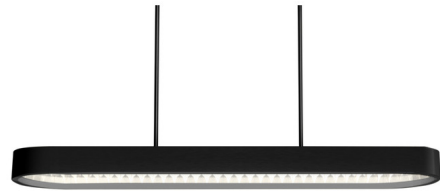

Lightology

lightology.com
866-954-4489
04-25-26

Project: _____

Company: _____

Location: _____ Fixture Type: _____

SPEC #: **SCB1159664**

Approved On: _____ Approved By: _____

Marquis Linear Pendant By Schonbek Beyond

Description

The Marquis Linear Pendant adds a shimmering elegance to your interior space. The minimalist frame is complemented by an inner ring of Swarovski crystals. Built in two set of CCT options when on dimmer: dim to warm from 2700K to 6500K or brightness dimming at 3500K fixed CCT. Hang straight swivel. Sloped ceiling adaptable.

Specifications

COLOR Swarovski Crystal
 BODY FINISH Black
 WATTAGE 45W
 DIMMER Low Voltage Electronic
 DIMENSIONS 46.5"L x 9.875"W x 2"H
 INTEGRATED LED MODULE 1 x LED/45W/120-277V LED
 COUNTRY OF ORIGIN China

Technical Information

PRODUCT DIMENSIONS Downrods: Two 6" and Six 12" Included
 COLOR RENDERING 90 CRI
 LAMP COLOR CCT Select
 LUMENS/WATT 16.67
 LUMINOUS FLUX 750 lumens

Shown in black / swarovski crystal