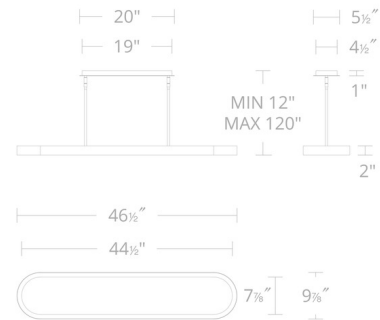

Specifications

COLOR Swarovski Crystal
BODY FINISH Black
WATTAGE 45W
DIMMER Low Voltage Electronic
DIMENSIONS 46.5"L x 9.875"W x 2"H
INTEGRATED LED MODULE 1 x LED/45W/120-277V LED
COUNTRY OF ORIGIN China

Technical Information

PRODUCT DIMENSIONS Downrods: Two 6" and Six 12" Included
COLOR RENDERING 90 CRI
LAMP COLOR CCT Select
LUMENS/WATT 16.67
LUMINOUS FLUX 750 lumens

Shown in black / swarovski crystal

BPD83247