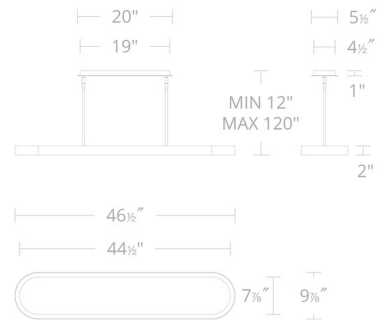

Description

The Marquis Linear Pendant adds a shimmering elegance to your interior space. The minimalist frame is complemented by an inner ring of Swarovski crystals. Built in two set of CCT options when on dimmer: dim to warm from 2700K to 6500K or brightness dimming at 3500K fixed CCT. Hang straight swivel. Sloped ceiling adaptable.

Specifications

COLOR Swarovski Crystal
 BODY FINISH Black
 WATTAGE 45W
 DIMMER Low Voltage Electronic
 DIMENSIONS 46.5"L x 9.875"W x 2"H
 INTEGRATED LED MODULE 1 x LED/45W/120-277V LED
 COUNTRY OF ORIGIN China

Technical Information

PRODUCT DIMENSIONS Downrods: Two 6" and Six 12" Included
 COLOR RENDERING 90 CRI
 LAMP COLOR CCT Select
 LUMENS/WATT 16.67
 LUMINOUS FLUX 750 lumens

Shown in black / swarovski crystal