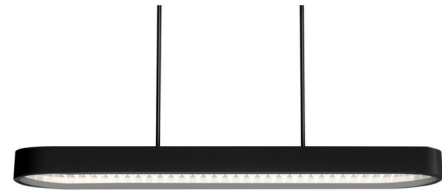

Lightology

lightology.com
866-954-4489
07-07-26

Project: _____

Company: _____

Location: _____ Fixture Type: _____

SPEC #: **SCB1159664**

Approved On: _____ Approved By: _____

Marquis Linear Pendant

By Schonbek Beyond

Description

The Marquis Linear Pendant adds a shimmering elegance to your interior space. The minimalist frame is complemented by an inner ring of Swarovski crystals. Built in two set of CCT options when on dimmer: dim to warm from 2700K to 6500K or brightness dimming at 3500K fixed CCT. Hang straight swivel. Sloped ceiling adaptable.

Specifications

COLOR Swarovski Crystal
BODY FINISH Black
WATTAGE 45W
DIMMER Low Voltage Electronic
DIMENSIONS 46.5"L x 9.875"W x 2"H
INTEGRATED LED MODULE 1 x LED/45W/120-277V LED
COUNTRY OF ORIGIN China

Technical Information

PRODUCT DIMENSIONS Downrods: Two 6" and Six 12" Included
COLOR RENDERING 90 CRI
LAMP COLOR CCT Select
LUMENS/WATT 16.67
LUMINOUS FLUX 750 lumens

Shown in black / swarovski crystal

BPD83247