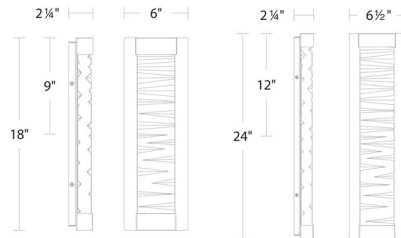

### Description

The Echelon Wall Sconce adds a clean decorative beauty to your interior space. The smooth metal frame is complemented by faceted Crystal, casting warm shadows across your room. May be mounted in all orientations.

### Specifications

|                       |                        |
|-----------------------|------------------------|
| COLOR                 | Crystal                |
| BODY FINISH           | Black                  |
| WATTAGE               | 11W                    |
| DIMMER                | Low Voltage Electronic |
| DIMENSIONS            | 6.5"W x 18"H x 2.25"D  |
| INTEGRATED LED MODULE | 1 x LED/11W/120V LED   |
| COUNTRY OF ORIGIN     | China                  |