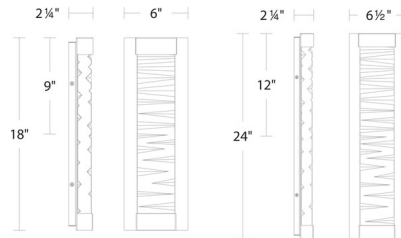

### Description

The Echelon Wall Sconce adds a clean decorative beauty to your interior space. The smooth metal frame is complemented by faceted Crystal, casting warm shadows across your room. May be mounted in all orientations.

### Specifications

COLOR	Crystal
BODY FINISH	Black
WATTAGE	11W
DIMMER	Low Voltage Electronic
DIMENSIONS	6.5"W x 18"H x 2.25"D
INTEGRATED LED MODULE	1 x LED/11W/120V LED
COUNTRY OF ORIGIN	China