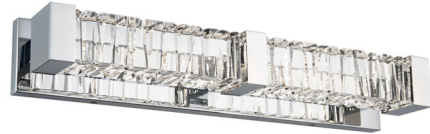

Lightology

lightology.com
866-954-4489
04-25-26

Project: _____

Company: _____

Location: _____ Fixture Type: _____

SPEC #: **SCB1159671**

Approved On: _____ Approved By: _____

Guild Bathroom Vanity Light

By Schonbek Beyond

Description

The Guild Bathroom Vanity Light brings a refined, decorative look to your interior space. The smooth frame is complemented by chiseled crystals, casting warm shadows across your room. May be mounted horizontally or vertically. Color temperature adjustability switch from 3000K/3500K/4000K at time of installation mounted at the back of the mounting plate to be installed within the junction box.

Specifications

COLOR . . . . . Crystal
BODY FINISH . . . . . Polished Chrome
WATTAGE 30W
DIMMER . . . . . Low Voltage Electronic
DIMENSIONS . . . . . 26"W x 4.5"H x 6.125"D
INTEGRATED LED MODULE . . . . . 1 x LED/30W/120-277V LED
COUNTRY OF ORIGIN . . . . . China

Technical Information

COLOR RENDERING . . . . . 90 CRI
LAMP COLOR . . . . . CCT Select
LUMENS/WATT 38.70
LUMINOUS FLUX . . . . . 1161 lumens

Shown in polished chrome / crystal