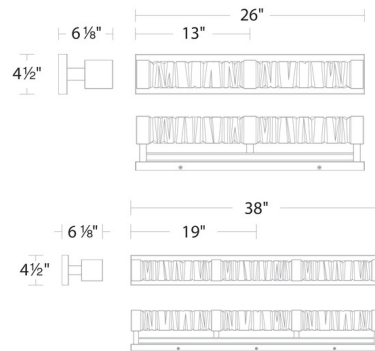

Specifications

COLOR Crystal
 BODY FINISH Polished Chrome
 WATTAGE 30W
 DIMMER Low Voltage Electronic
 DIMENSIONS 26"W x 4.5"H x 6.125"D
 INTEGRATED LED MODULE 1 x LED/30W/120-277V LED
 COUNTRY OF ORIGIN China

Technical Information

COLOR RENDERING 90 CRI
 LAMP COLOR CCT Select
 LUMENS/WATT 38.70
 LUMINOUS FLUX 1161 lumens

Shown in polished chrome / crystal

CLICK TO VIEW PRODUCT

Notes: