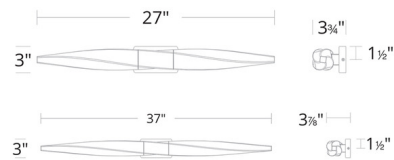

Shown in aged brass / crystal

Specifications

COLOR	Crystal
BODY FINISH	Aged Brass
WATTAGE	16W
DIMMER	Low Voltage Electronic
DIMENSIONS	27"W x 3"H x 3.875"D
INTEGRATED LED MODULE	2 x LED/8W/120-277V LED
COUNTRY OF ORIGIN	China