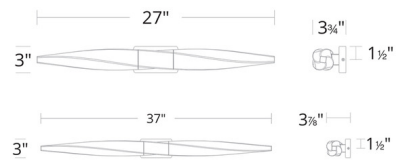

### Specifications

|                       |                         |
|-----------------------|-------------------------|
| COLOR                 | Crystal                 |
| BODY FINISH           | Aged Brass              |
| WATTAGE               | 16W                     |
| DIMMER                | Low Voltage Electronic  |
| DIMENSIONS            | 27"W x 3"H x 3.875"D    |
| INTEGRATED LED MODULE | 2 x LED/8W/120-277V LED |
| COUNTRY OF ORIGIN     | China                   |