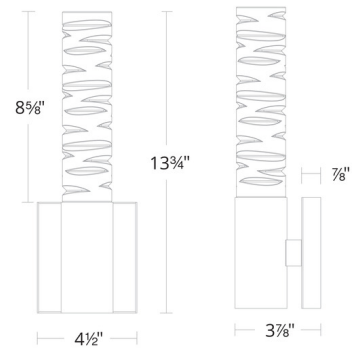

Description

The Cru Wall Sconce brings a clean fluidity to your interior space. The the smooth metal frame is complemented by a sculpted Crystal cylinder, casting warm shadows across your room.

Shown in polished nickel / crystal

BW514214

Specifications

COLOR	Crystal
BODY FINISH	Polished Nickel
WATTAGE	28W
DIMMER	Low Voltage Electronic
DIMENSIONS	4.5"W x 13.75"H x 3.875"D
INTEGRATED LED MODULE	1 x LED/28W/120-277V LED
COUNTRY OF ORIGIN	China