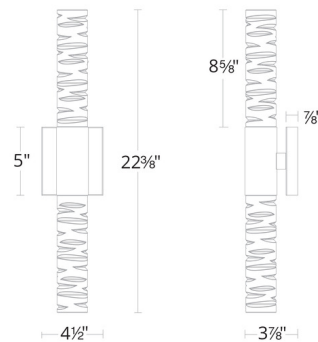

Lightology

lightology.com
866-954-4489
07-01-26

Project: _____

Company: _____

Location: _____ Fixture Type: _____

SPEC #: **SCB1159684**

Approved On: _____ Approved By: _____

Cru Bathroom Vanity Light

By Schonbek Beyond

Description

The Cru Bathroom Vanity Light brings a clean fluidity to your interior space. The the smooth metal frame is complemented by two sculpted Crystal cylinders, casting warm shadows across your room. May be mounted in all orientations.

Shown in polished nickel / crystal

BW514222

Specifications

COLOR . . . . . Crystal
BODY FINISH . . . . . Polished Nickel
WATTAGE 28W
DIMMER . . . . . Low Voltage Electronic
DIMENSIONS . . . . . 3.875"W x 4.5"H x 3.875"D
INTEGRATED LED MODULE . . . . . 2 x LED/14W/120-277V LED
COUNTRY OF ORIGIN . . . . . China

Technical Information

COLOR RENDERING . . . . . 90 CRI
LAMP COLOR . . . . . CCT Select
LUMENS/WATT 76.86
LUMINOUS FLUX . . . . . 1076 lumens

CLICK TO VIEW PRODUCT

Notes: