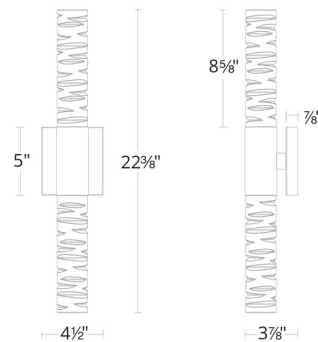

Shown in polished nickel / crystal

BW514222

Specifications

COLOR Crystal
 BODY FINISH Polished Nickel
 WATTAGE 28W
 DIMMER Low Voltage Electronic
 DIMENSIONS 3.875"W x 4.5"H x 3.875"D
 INTEGRATED LED MODULE 2 x LED/14W/120-277V LED
 COUNTRY OF ORIGIN China