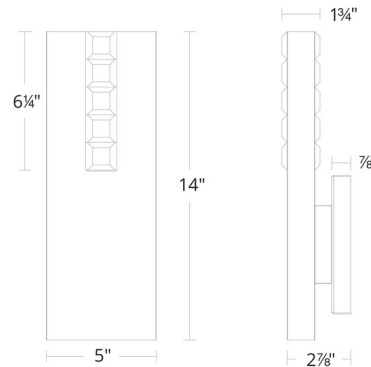

### Description

The Helios Wall Sconce adds a clean masculine look to your interior space. The smooth frame is complemented by faceted optic crystals, casting war shadows across your room. Color temperature adjustability switch from 3000K/3500K/4000K at time of installation mounted at the back of the mounting plate to be installed within the junction box.

### Specifications

COLOR . . . . . Crystal  
BODY FINISH . . . . . Aged Brass  
WATTAGE . . . . . 15W  
DIMMER . . . . . Low Voltage Electronic  
DIMENSIONS . . . . . 5"W x 14"H x 2.875"D  
INTEGRATED LED MODULE . . . . . 1 x LED/15W/120-277V LED  
COUNTRY OF ORIGIN . . . . . China