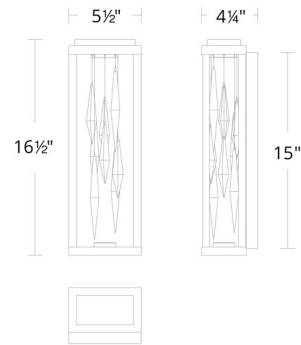

Shown in black / crystal

BWS16216

CLICK TO VIEW PRODUCT

Notes: