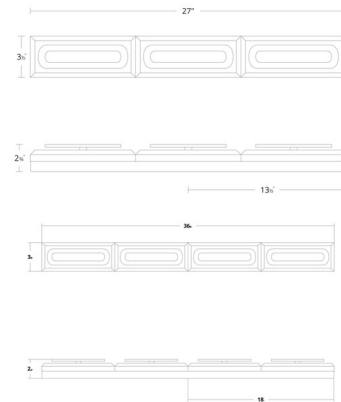

Lightology

lightology.com
866-954-4489
04-24-26

Project: _____

Company: _____

Location: _____ Fixture Type: _____

SPEC #: **SCB1159689**

Approved On: _____ Approved By: _____

Soiree Bathroom Vanity Light By Schonbek Beyond

Description

The Soiree Bathroom Vanity Light brings a glittering elegance to your interior space. The smooth frame is backlit, reflecting sparkling light across your room. May be mounted horizontally or vertically. Color temperature adjustability switch from 3000K/3500K/4000K at time of installation mounted at the back of the mounting plate to be installed within the junction box.

Specifications

COLOR . . . . . Crystal
BODY FINISH . . . . . Polished Nickel
WATTAGE 20W
DIMMER . . . . . Low Voltage Electronic
DIMENSIONS . . . . . 27"W x 3.5"H x 2.375"D
INTEGRATED LED MODULE . . . . . 1 x LED/20W/120-277V LED
COUNTRY OF ORIGIN . . . . . China

Technical Information

COLOR RENDERING . . . . . 90 CRI
LAMP COLOR . . . . . CCT Select
LUMENS/WATT 41.30
LUMINOUS FLUX . . . . . 826 lumens

Shown in polished nickel / crystal

CLICK TO VIEW PRODUCT

Notes: