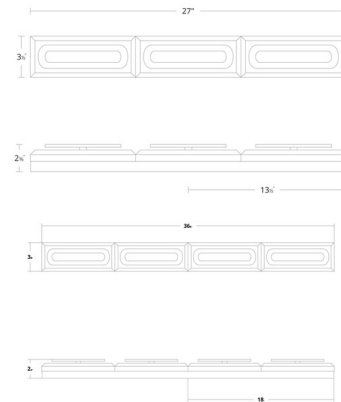

By Schonbek Beyond

Description

The Soiree Bathroom Vanity Light brings a glittering elegance to your interior space. The smooth frame is backlit, reflecting sparkling light across your room. May be mounted horizontally or vertically. Color temperature adjustability switch from 3000K/3500K/4000K at time of installation mounted at the back of the mounting plate to be installed within the junction box.

Shown in polished nickel / crystal

Specifications

COLOR Crystal
BODY FINISH Polished Nickel
WATTAGE 20W
DIMMER Low Voltage Electronic
DIMENSIONS 27"W x 3.5"H x 2.375"D
INTEGRATED LED MODULE 1 x LED/20W/120-277V LED
COUNTRY OF ORIGIN China