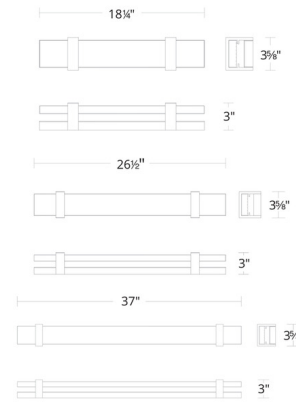

By Schonbek Beyond

Description

The Verandah Bathroom Vanity Light adds a clean elegance to your interior space. The smooth metal frame holds V-cut channels that are cut into Schonbek optic crystal with hand applied precision cut crystals, casting warm shadows across your room. May be mounted horizontally or vertically. Color temperature adjustability switch from 3000K/3500K/4000K at time of installation mounted at the back of the mounting plate to be installed within the junction box.

Shown in black / crystal

Specifications

COLOR	Crystal
BODY FINISH	Black
WATTAGE	29W
DIMMER	Low Voltage Electronic
DIMENSIONS	18.25"W x 3"H x 3.625"D
INTEGRATED LED MODULE	1 x LED/29W/120V LED
COUNTRY OF ORIGIN	China