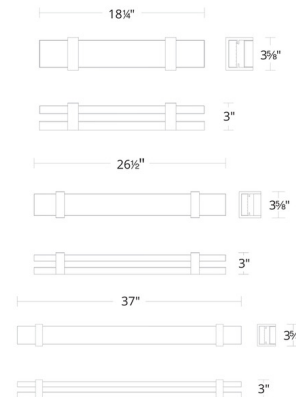

Description

The Verandah Bathroom Vanity Light adds a clean elegance to your interior space. The smooth metal frame holds V-cut channels that are cut into Schonbek optic crystal with hand applied precision cut crystals, casting warm shadows across your room. May be mounted horizontally or vertically. Color temperature adjustability switch from 3000K/3500K/4000K at time of installation mounted at the back of the mounting plate to be installed within the junction box.

Shown in aged brass / crystal

Specifications

COLOR	Crystal
BODY FINISH	Aged Brass
WATTAGE	33W
DIMMER	Low Voltage Electronic
DIMENSIONS	26.5"W x 3"H x 3.625"D
INTEGRATED LED MODULE	1 x LED/33W/120V LED
COUNTRY OF ORIGIN	China