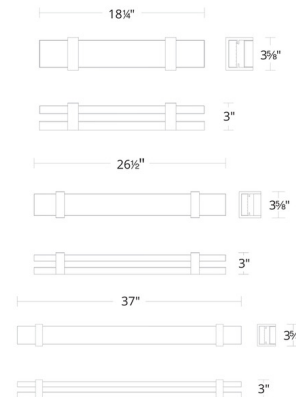

### Description

The Verandah Bathroom Vanity Light adds a clean elegance to your interior space. The smooth metal frame holds V-cut channels that are cut into Schonbek optic crystal with hand applied precision cut crystals, casting warm shadows across your room. May be mounted horizontally or vertically. Color temperature adjustability switch from 3000K/3500K/4000K at time of installation mounted at the back of the mounting plate to be installed within the junction box.

### Specifications

COLOR	Crystal
BODY FINISH	Polished Chrome
WATTAGE	33W
DIMMER	Low Voltage Electronic
DIMENSIONS	26.5"W x 3"H x 3.625"D
INTEGRATED LED MODULE	1 x LED/33W/120V LED
COUNTRY OF ORIGIN	China