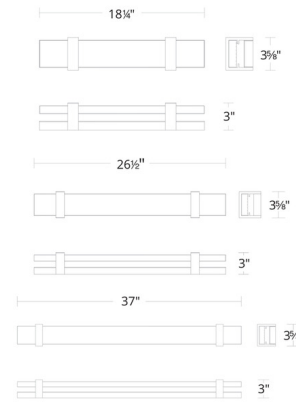

Description

The Verandah Bathroom Vanity Light adds a clean elegance to your interior space. The smooth metal frame holds V-cut channels that are cut into Schonbek optic crystal with hand applied precision cut crystals, casting warm shadows across your room. May be mounted horizontally or vertically. Color temperature adjustability switch from 3000K/3500K/4000K at time of installation mounted at the back of the mounting plate to be installed within the junction box.

Shown in aged brass / crystal

Specifications

COLOR	Crystal
BODY FINISH	Aged Brass
WATTAGE	50W
DIMMER	Low Voltage Electronic
DIMENSIONS	37"W x 3"H x 3.625"D
INTEGRATED LED MODULE	1 x LED/50W/120V LED
COUNTRY OF ORIGIN	China