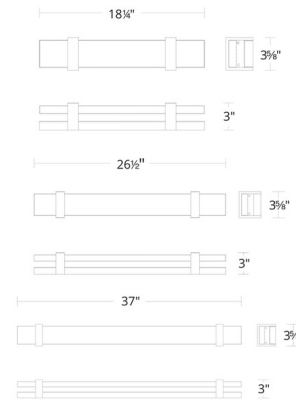

Lightology

lightology.com
866-954-4489
05-24-26

Project: _____
Company: _____
Location: _____ Fixture Type: _____
SPEC #: **SCB1159700**
Approved On: _____ Approved By: _____

Verandah Bathroom Vanity Light

By Schonbek Beyond

Description

The Verandah Bathroom Vanity Light adds a clean elegance to your interior space. The smooth metal frame holds V-cut channels that are cut into Schonbek optic crystal with hand applied precision cut crystals, casting warm shadows across your room. May be mounted horizontally or vertically. Color temperature adjustability switch from 3000K/3500K/4000K at time of installation mounted at the back of the mounting plate to be installed within the junction box.

Specifications

COLOR . . . . . Crystal
BODY FINISH . . . . . Polished Chrome
WATTAGE 50W
DIMMER . . . . . Low Voltage Electronic
DIMENSIONS . . . . . 37"W x 3"H x 3.625"D
INTEGRATED LED MODULE . . . . . 1 x LED/50W/120V LED
COUNTRY OF ORIGIN . . . . . China

Technical Information

COLOR RENDERING . . . . . 90 CRI
LAMP COLOR . . . . . CCT Select
LUMENS/WATT 68.00
LUMINOUS FLUX . . . . . 3400 lumens

Shown in polished chrome / crystal

CLICK TO VIEW PRODUCT

Notes: