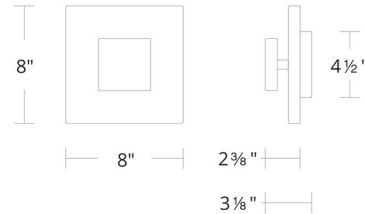

Shown in black / reclaimed crystal

Specifications

COLOR Reclaimed Crystal
BODY FINISH Black
WATTAGE 17W
DIMMER Low Voltage Electronic
DIMENSIONS 8"W x 8"H x 3.125"D
INTEGRATED LED MODULE 1 x LED/17W/120V LED
COUNTRY OF ORIGIN China