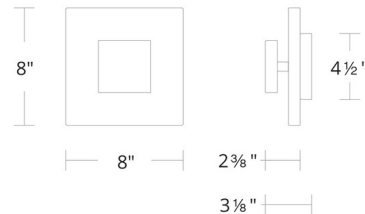

Shown in black / reclaimed crystal

Specifications

COLOR Reclaimed Crystal
BODY FINISH Black
WATTAGE 17W
DIMMER Low Voltage Electronic
DIMENSIONS 8"W x 8"H x 3.125"D
INTEGRATED LED MODULE 1 x LED/17W/120V LED
COUNTRY OF ORIGIN China