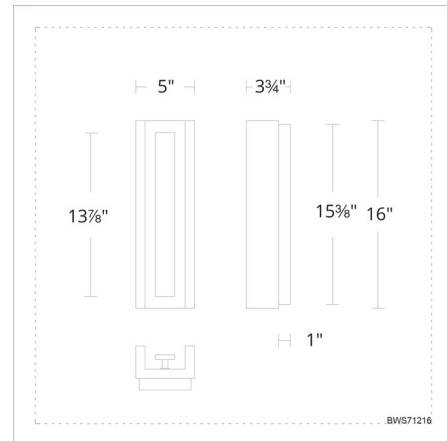

Shown in black / crystal haze

Specifications

COLOR Crystal Haze
BODY FINISH Black
WATTAGE 24W
DIMMER Low Voltage Electronic
DIMENSIONS 5"W x 15.875"H x 3.75"D
INTEGRATED LED MODULE 1 x LED/24W/120-277V LED
COUNTRY OF ORIGIN China