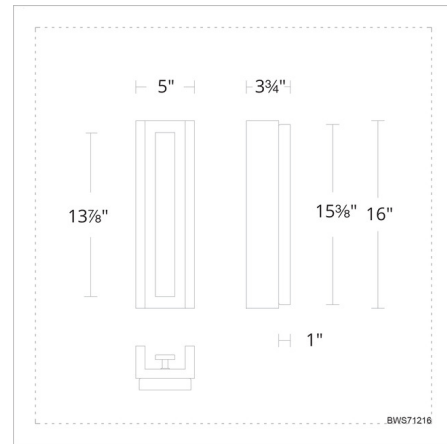

### Specifications

COLOR . . . . . Crystal Haze  
BODY FINISH . . . . . Black  
WATTAGE . . . . . 24W  
DIMMER . . . . . Low Voltage Electronic  
DIMENSIONS . . . . . 5"W x 15.875"H x 3.75"D  
INTEGRATED LED MODULE . . . . . 1 x LED/24W/120-277V LED  
COUNTRY OF ORIGIN . . . . . China