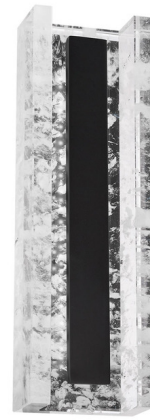

# Lightology

lightology.com  
866-954-4489  
04-23-26

Project: \_\_\_\_\_

Company: \_\_\_\_\_

Location: \_\_\_\_\_ Fixture Type: \_\_\_\_\_

SPEC #: **SCB1159703**

Approved On: \_\_\_\_\_ Approved By: \_\_\_\_\_

## Magnate Wall Sconce

By Schonbek Beyond

### Description

The Magnate Wall Sconce brings a bold sophistication to your interior space. The smooth facade houses the LED light that casts warm shadows off the surrounding Crystal Haze. Built-in color temperature adjustability switch from 3000K/3500K/4000K at time of installation.