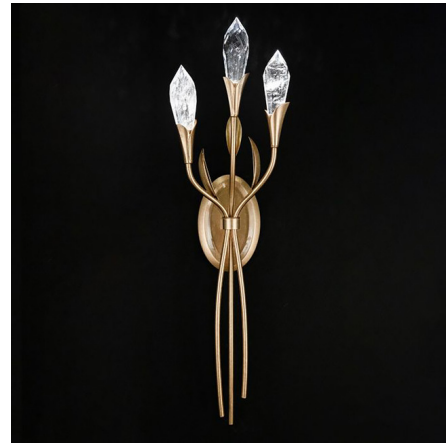

Lightology

lightology.com
866-954-4489
07-09-26

Project: _____
 Company: _____
 Location: _____ Fixture Type: _____
 SPEC #: **SCH1159714**
 Approved On: _____ Approved By: _____

Secret Garden Wall Sconce By Schonbek Signature

Description

The Secret Garden Wall Sconce brings a serene naturalistic design to your interior space. The smooth frame is complemented with curved arms capped by faceted Optic Haze Quartz buds, casting glittering shadows of light across your room. Driver is concealed within the fixture. Note: Dimmable with Triac (standard), Low Voltage Electronic, or 0-10V Dimmers, sold separately.

Shown in french gold / optic haze quartz

52428

Specifications

COLOR	Optic Haze Quartz
BODY FINISH	French Gold
WATTAGE	8.1W
DIMMER	Low Voltage Electronic
DIMENSIONS	6.625"W x 27"H x 5.375"D
INTEGRATED LED MODULE	3 x LED/2.7W/120-277V LED
COUNTRY OF ORIGIN	United States