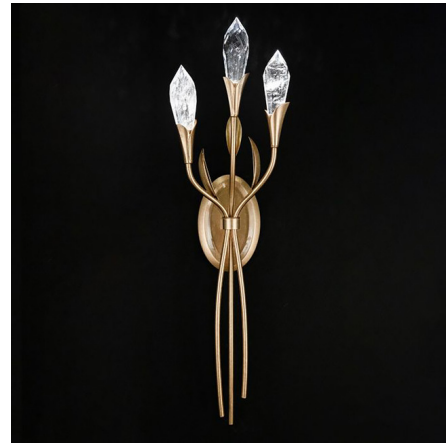

Lightology

lightology.com
866-954-4489
05-24-26

Project: _____
Company: _____
Location: _____ Fixture Type: _____
SPEC #: **SCH1159714**
Approved On: _____ Approved By: _____

Secret Garden Wall Sconce By Schonbek Signature

Description

The Secret Garden Wall Sconce brings a serene naturalistic design to your interior space. The smooth frame is complemented with curved arms capped by faceted Optic Haze Quartz buds, casting glittering shadows of light across your room. Driver is concealed within the fixture. Note: Dimmable with Triac (standard), Low Voltage Electronic, or 0-10V Dimmers, sold separately.

Shown in french gold / optic haze quartz

Specifications

COLOR Optic Haze Quartz
BODY FINISH French Gold
WATTAGE 8.1W
DIMMER Low Voltage Electronic
DIMENSIONS 6.625"W x 27"H x 5.375"D
INTEGRATED LED MODULE 3 x LED/2.7W/120-277V LED
COUNTRY OF ORIGIN United States