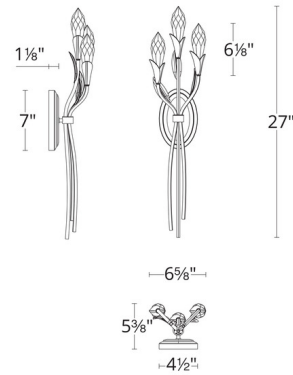

Description

The Secret Garden Wall Sconce brings a serene naturalistic design to your interior space. The smooth frame is complemented with curved arms capped by faceted Optic Haze Quartz buds, casting glittering shadows of light across your room. Driver is concealed within the fixture. Note: Dimmable with Triac (standard), Low Voltage Electronic, or 0-10V Dimmers, sold separately.

Shown in french gold / optic haze quartz

Specifications

COLOR Optic Haze Quartz
BODY FINISH French Gold
WATTAGE 8.1W
DIMMER Low Voltage Electronic
DIMENSIONS 6.625"W x 27"H x 5.375"D
INTEGRATED LED MODULE 3 x LED/2.7W/120-277V LED
COUNTRY OF ORIGIN United States