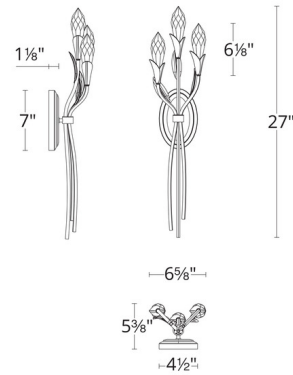

Description

The Secret Garden Wall Sconce brings a serene naturalistic design to your interior space. The smooth frame is complemented with curved arms capped by faceted Optic Haze Quartz buds, casting glittering shadows of light across your room. Driver is concealed within the fixture. Note: Dimmable with Triac (standard), Low Voltage Electronic, or 0-10V Dimmers, sold separately.

Shown in french gold / optic haze quartz

52428

Specifications

COLOR	Optic Haze Quartz
BODY FINISH	French Gold
WATTAGE	8.1W
DIMMER	Low Voltage Electronic
DIMENSIONS	6.625"W x 27"H x 5.375"D
INTEGRATED LED MODULE	3 x LED/2.7W/120-277V LED
COUNTRY OF ORIGIN	United States