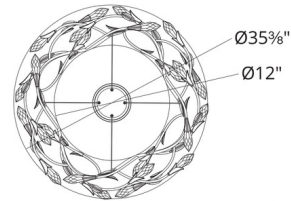

Description

The Secret Garden Pendant brings a serene naturalistic design to your interior space. The smooth frame is complemented with curved arms capped by faceted Optic Haze Quartz buds, casting glittering shadows of light across your room. Driver concealed within the fixture. Note: Dimmable with Triac (standard), Low Voltage Electronic, or 0-10V Dimmers, sold separately.

Specifications

COLOR Optic Haze Quartz
 BODY FINISH Antique Pewter
 WATTAGE 40W
 DIMMER Low Voltage Electronic
 DIMENSIONS 35.375"W x 8.5"H
 INTEGRATED LED MODULE 1 x LED/40W/120-277V LED
 COUNTRY OF ORIGIN United States

Technical Information

PRODUCT DIMENSIONS Min/Max Adjustable Overall Height: 21" - 118"
 COLOR RENDERING 90 CRI
 LAMP COLOR 3500K
 LUMENS/WATT 62.50
 LUMINOUS FLUX 2500 lumens

Shown in antique pewter / optic haze quartz