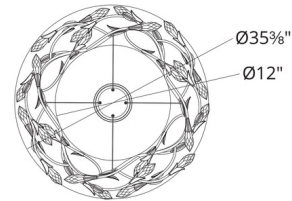

Description

The Secret Garden Pendant brings a serene naturalistic design to your interior space. The smooth frame is complemented with curved arms capped by faceted Optic Haze Quartz buds, casting glittering shadows of light across your room. Driver concealed within the fixture. Note: Dimmable with Triac (standard), Low Voltage Electronic, or 0-10V Dimmers, sold separately.

Specifications

COLOR	Optic Haze Quartz
BODY FINISH	Antique Pewter
WATTAGE	40W
DIMMER	Low Voltage Electronic
DIMENSIONS	35.375"W x 8.5"H
INTEGRATED LED MODULE	1 x LED/40W/120-277V LED
COUNTRY OF ORIGIN	United States

Technical Information

PRODUCT DIMENSIONS	Min/Max Adjustable Overall Height: 21" - 118"
COLOR RENDERING	90 CRI
LAMP COLOR	3500K
LUMENS/WATT	62.50
LUMINOUS FLUX	2500 lumens

Shown in antique pewter / optic haze quartz