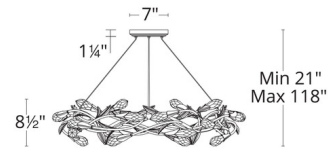

Specifications

COLOR	Optic Haze Quartz
BODY FINISH	Antique Pewter
WATTAGE	40W
DIMMER	Low Voltage Electronic
DIMENSIONS	35.375"W x 8.5"H
INTEGRATED LED MODULE	1 x LED/40W/120-277V LED
COUNTRY OF ORIGIN	United States

Technical Information

PRODUCT DIMENSIONS	Min/Max Adjustable Overall Height: 21" - 118"
COLOR RENDERING	90 CRI
LAMP COLOR	3500K
LUMENS/WATT	62.50
LUMINOUS FLUX	2500 lumens

Shown in antique pewter / optic haze quartz