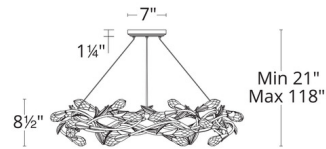

Specifications

COLOR Optic Haze Quartz
 BODY FINISH Antique Pewter
 WATTAGE 40W
 DIMMER Low Voltage Electronic
 DIMENSIONS 35.375"W x 8.5"H
 INTEGRATED LED MODULE 1 x LED/40W/120-277V LED
 COUNTRY OF ORIGIN United States

Technical Information

PRODUCT DIMENSIONS Min/Max Adjustable Overall Height: 21" - 118"
 COLOR RENDERING 90 CRI
 LAMP COLOR 3500K
 LUMENS/WATT 62.50
 LUMINOUS FLUX 2500 lumens

Shown in antique pewter / optic haze quartz