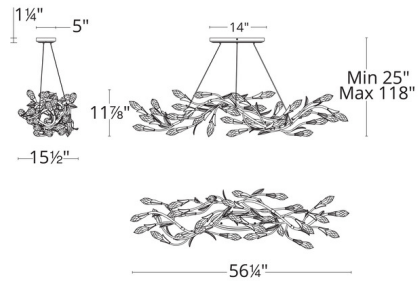

52456

Specifications

COLOR . . . . . Optic Haze Quartz
BODY FINISH . . . . . French Gold
WATTAGE 56W
DIMMER . . . . . Low Voltage Electronic
DIMENSIONS . . . . . 56.25"L x 15.5"W x 11.875"H
INTEGRATED LED MODULE . . . . . 1 x LED/56W/120-277V LED
COUNTRY OF ORIGIN . . . . . United States

Technical Information

COLOR RENDERING . . . . . 90 CRI
LAMP COLOR 3500K
LUMENS/WATT 46.43
LUMINOUS FLUX . . . . . 2600 lumens

CLICK TO VIEW PRODUCT

Notes: