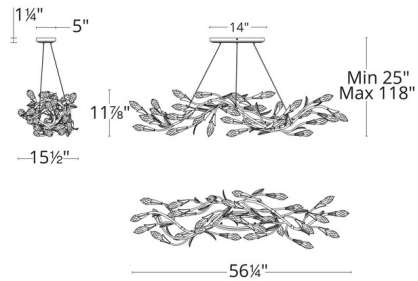

Description

The Secret Garden Linear Pendant brings a serene naturalistic design to your interior space. The smooth frame is complemented with curved arms capped by faceted Optic Haze Quartz buds, casting glittering shadows of light across your room. Note: Dimmable with Triac (standard), Low Voltage Electronic, or 0-10V Dimmers, sold separately.

Shown in antique pewter / optic haze quartz

52456

Specifications

COLOR Optic Haze Quartz
 BODY FINISH Antique Pewter
 WATTAGE 56W
 DIMMER Low Voltage Electronic
 DIMENSIONS 56.25"L x 15.5"W x 11.875"H
 INTEGRATED LED MODULE 1 x LED/56W/120-277V LED
 COUNTRY OF ORIGIN United States