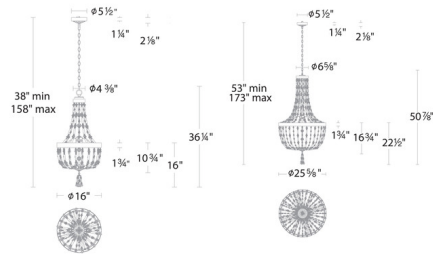

### Specifications

COLOR . . . . . Optic Crystal  
 BODY FINISH . . . . . Heirloom Gold  
 WATTAGE . . . . . 27W  
 DIMMER . . . . . Low Voltage Electronic  
 DIMENSIONS . . . . . 16"W x 36.25"H  
 INTEGRATED LED MODULE . . . . . 1 x LED/27W/120-277V LED  
 COUNTRY OF ORIGIN . . . . . United States

### Technical Information

PRODUCT DIMENSIONS . . . . . Adjustable Chain Length: 40"  
 COLOR RENDERING . . . . . 90 CRI  
 LAMP COLOR . . . . . CCT Select  
 LUMENS/WATT . . . . . 43.19  
 LUMINOUS FLUX . . . . . 1166 lumens