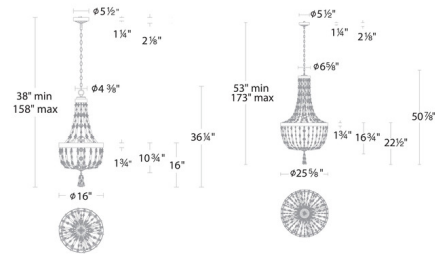

Description

The Bali Chandelier brings a timeless beauty to your interior space. The smooth frame is complemented by unique crystal details that cast glittering shadows across your room. Color temperature adjustability switch from 3000K/3500K/4000K at time of installation mounted at the back of the mounting plate to be installed within the junction box.

Specifications

COLOR Optic Crystal
 BODY FINISH Heirloom Gold
 WATTAGE 27W
 DIMMER Low Voltage Electronic
 DIMENSIONS 16"W x 36.25"H
 INTEGRATED LED MODULE 1 x LED/27W/120-277V LED
 COUNTRY OF ORIGIN United States

Technical Information

PRODUCT DIMENSIONS Adjustable Chain Length: 40"
 COLOR RENDERING 90 CRI
 LAMP COLOR CCT Select
 LUMENS/WATT 43.19
 LUMINOUS FLUX 1166 lumens

Shown in heirloom gold / optic crystal

CLICK TO VIEW PRODUCT