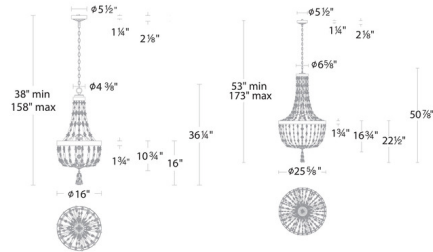

Description

The Bali Chandelier brings a timeless beauty to your interior space. The smooth frame is complemented by unique crystal details that cast glittering shadows across your room. Color temperature adjustability switch from 3000K/3500K/4000K at time of installation mounted at the back of the mounting plate to be installed within the junction box.

Specifications

COLOR Optic Crystal
 BODY FINISH Heirloom Gold
 WATTAGE 27W
 DIMMER Low Voltage Electronic
 DIMENSIONS 16"W x 36.25"H
 INTEGRATED LED MODULE 1 x LED/27W/120-277V LED
 COUNTRY OF ORIGIN United States

Technical Information

PRODUCT DIMENSIONS Adjustable Chain Length: 40"
 COLOR RENDERING 90 CRI
 LAMP COLOR CCT Select
 LUMENS/WATT 43.19
 LUMINOUS FLUX 1166 lumens

Shown in heirloom gold / optic crystal

CLICK TO VIEW PRODUCT