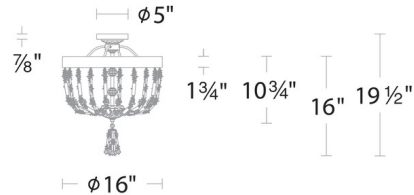

By Schonbek Signature

Description

The Bali Semi Flush Ceiling Light brings a timeless beauty to your interior space. The smooth frame is complemented by unique crystal details that cast glittering shadows across your room. Color temperature adjustability switch from 3000K/3500K/4000K at time of installation mounted at the back of the mounting plate to be installed within the junction box.

Shown in antique silver / optic crystal

Specifications

COLOR	Optic Crystal
BODY FINISH	Antique Silver
WATTAGE	27W
DIMMER	Low Voltage Electronic
DIMENSIONS	16"W x 19.5"H
INTEGRATED LED MODULE	1 x LED/27W/120-277V LED
COUNTRY OF ORIGIN	United States