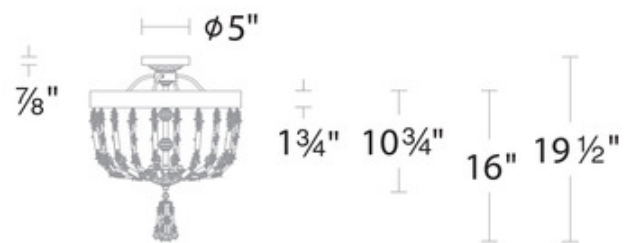

BRAND

Schonbek Signature

DESCRIPTION

The Bali Semi Flush Ceiling Light brings a timeless beauty to your interior space. The smooth frame is complemented by unique crystal details that cast glittering shadows across your room. Color temperature adjustability switch from 3000K/3500K/4000K at time of installation mounted at the back of the mounting plate to be installed within the junction box.

Shown in: Antique Silver / Optic Crystal

| | |
|------------------------------|--------------------------|
| SHADE COLOR | Optic Crystal |
| BODY FINISH | Antique Silver |
| WATTAGE | 27W |
| DIMMER | Low Voltage Electronic |
| DIMENSIONS | 16"W x 19.5"H |
| INTEGRATED LED MODULE | |
| LAMP | 1 x LED/27W/120-277V LED |

Technical Information

| | |
|------------------------|-------------|
| LUMINOUS FLUX | 1166 lumens |
| LUMENS/WATT | 43.19 |
| LAMP COLOR | CCT Select |
| COLOR RENDERING | 90 CRI |

SPEC # SCH1159730

| COMPANY | PROJECT | FIXTURE TYPE | APPROVED BY | DATE |
|---------|---------|--------------|-------------|------|
| | | | | |