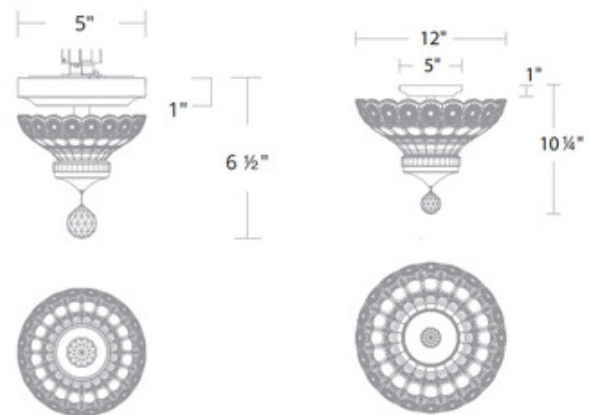

Technical Information

LAMP COLOR	CCT Select
COLOR RENDERING	90 CRI

SPEC # SCH1159735

COMPANY	PROJECT	FIXTURE TYPE	APPROVED BY	DATE