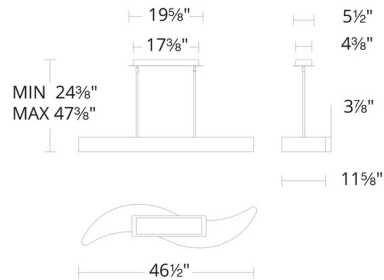

Description

The Soleil Linear Pendant brings a soothing composition of beauty to your interior space. The smooth ringed frame is dripping with asymmetric Optic Crystals that cast warm shadows across your room. Hang straight swivel. Sloped ceiling adaptable. Color temperature adjustability switch from 3000K/3500K/4000K at time of installation mounted at the back of the mounting plate to be installed within the junction box.

Shown in black / optic crystal

S3548

Specifications

COLOR	Optic Crystal
BODY FINISH	Black
WATTAGE	45W
DIMMER	Low Voltage Electronic
DIMENSIONS	46.5"L x 11.625"W x 3.875"H
INTEGRATED LED MODULE	1 x LED/45W/120-277V LED
COUNTRY OF ORIGIN	United States

Technical Information

PRODUCT DIMENSIONS	Downrods: Two 6" and Six 12" Included
COLOR RENDERING	90 CRI
LAMP COLOR	CCT Select
LUMENS/WATT	48.51
LUMINOUS FLUX	2183 lumens

CLICK TO VIEW PRODUCT

Notes: