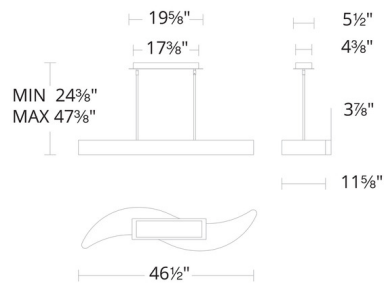

Description

The Soleil Linear Pendant brings a soothing composition of beauty to your interior space. The smooth ringed frame is dripping with asymmetric Optic Crystals that cast warm shadows across your room. Hang straight swivel. Sloped ceiling adaptable. Color temperature adjustability switch from 3000K/3500K/4000K at time of installation mounted at the back of the mounting plate to be installed within the junction box.

Shown in black / optic crystal

S3548

Specifications

COLOR	Optic Crystal
BODY FINISH	Black
WATTAGE	45W
DIMMER	Low Voltage Electronic
DIMENSIONS	46.5"L x 11.625"W x 3.875"H
INTEGRATED LED MODULE	1 x LED/45W/120-277V LED
COUNTRY OF ORIGIN	United States

Technical Information

PRODUCT DIMENSIONS	Downrods: Two 6" and Six 12" Included
COLOR RENDERING	90 CRI
LAMP COLOR	CCT Select
LUMENS/WATT	48.51
LUMINOUS FLUX	2183 lumens

CLICK TO VIEW PRODUCT

Notes: