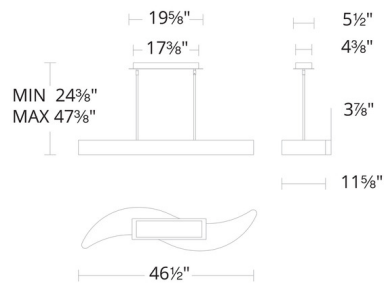

S3548

Specifications

COLOR	Optic Crystal
BODY FINISH	Aged Brass
WATTAGE	45W
DIMMER	Low Voltage Electronic
DIMENSIONS	46.5"L x 11.625"W x 3.875"H
INTEGRATED LED MODULE	1 x LED/45W/120-277V LED
COUNTRY OF ORIGIN	United States

Technical Information

COLOR RENDERING	90 CRI
LAMP COLOR	CCT Select
LUMENS/WATT	48.51
LUMINOUS FLUX	2183 lumens

CLICK TO VIEW PRODUCT

Notes: