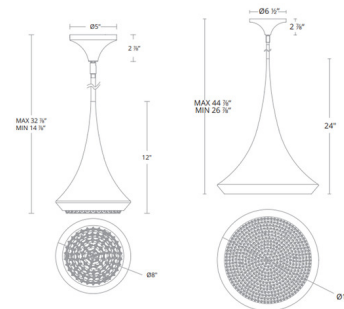

Lightology

lightology.com
866-954-4489
05-24-26

Project: _____

Company: _____

Location: _____ Fixture Type: _____

SPEC #: **SCH1159750**

Approved On: _____ Approved By: _____

Verita Pendant By Schonbek Signature

Description

The Verita Pendant adds a graceful elegance to your interior space. The smooth cupped cone shaped shade is complemented by a crescendo of crystals, casting warm shadows across your room. Color temperature adjustability switch from 3000K/3500K/4000K at time of installation mounted at the back of the mounting plate to be installed within the junction box. Hang straight swivel. Sloped ceiling adaptable.

Shown in black / optic crystal

Specifications

COLOR Optic Crystal
BODY FINISH Black
WATTAGE 10W
DIMMER Low Voltage Electronic
DIMENSIONS 8"W x 12"H
INTEGRATED LED MODULE 1 x LED/10W/120V LED
COUNTRY OF ORIGIN United States

Technical Information

PRODUCT DIMENSIONS Downrods: One 6" and Three 12" Included
COLOR RENDERING 90 CRI
LAMP COLOR CCT Select
LUMENS/WATT 40.50
LUMINOUS FLUX 405 lumens

CLICK TO VIEW PRODUCT

Notes: