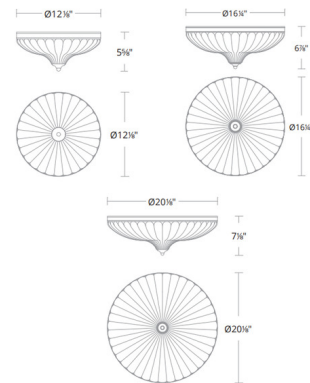

Specifications

COLOR	Optic Crystal
BODY FINISH	Antique Nickel
WATTAGE	27W
DIMMER	Low Voltage Electronic
DIMENSIONS	12.125"W x 5.625"H
INTEGRATED LED MODULE	1 x LED/27W/120V LED
COUNTRY OF ORIGIN	China

Technical Information

COLOR RENDERING	90 CRI
LAMP COLOR	CCT Select
LUMENS/WATT	92.59
LUMINOUS FLUX	2500 lumens

Shown in antique nickel / optic crystal

CLICK TO VIEW PRODUCT

Notes: